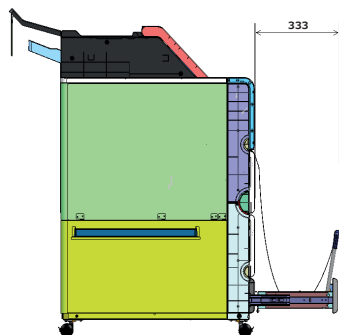

# DIMENSIONS & WEIGHT

imagePROGRAF TZ-30000 MFP Z36

AIO Front  
Direction

AIO Incline  
Direction

Y,Z Dimensions same as above

Dimensions in mm

Max. Dimensions SFP (W×D): 1,548×1,293 mm  
Max. Dimensions MFP (W×D): 1,581×1,293 mm

Weight	kg
TZ-30000 SFP:	202
TZ-30000 MFP:	217
Scanner:	15

**Canon**

imagePROGRAF

See the bigger picture