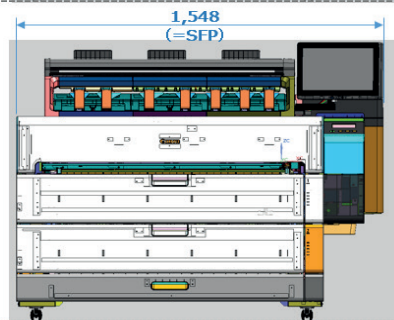

# DIMENSIONS & WEIGHT

imagePROGRAF TZ-30000 MFP Z36

AIO Front  
Direction

AIO Incline  
Direction

Y,Z Dimensions same as above

Dimensions in mm

Max. Dimensions SFP (W×D): 1,548×1,293 mm  
Max. Dimensions MFP (W×D): 1,581×1,293 mm

Weight	kg
TZ-30000 SFP:	202
TZ-30000 MFP:	217
Scanner:	15

**Canon**

imagePROGRAF

See the bigger picture