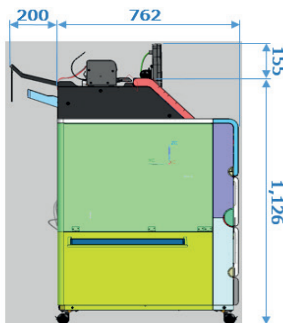

# DIMENSIONS & WEIGHT

imagePROGRAF TZ-30000 MFP Z36

AIO Front  
Direction

AIO Incline  
Direction

Y,Z Dimensions same as above

Dimensions in mm

Max. Dimensions SFP (W×D): 1,548×1,293 mm  
Max. Dimensions MFP (W×D): 1,581×1,293 mm

Weight	kg
TZ-30000 SFP:	202
TZ-30000 MFP:	217
Scanner:	15

**Canon**

imagePROGRAF

See the bigger picture