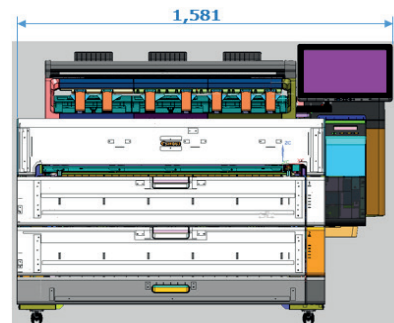

# DIMENSIONS & WEIGHT

imagePROGRAF TZ-30000 MFP Z36

AIO Front  
Direction

AIO Incline  
Direction

Y,Z Dimensions same as above

Dimensions in mm

Max. Dimensions SFP (W×D): 1,548×1,293 mm  
Max. Dimensions MFP (W×D): 1,581×1,293 mm

Weight	kg
TZ-30000 SFP:	202
TZ-30000 MFP:	217
Scanner:	15

**Canon**

imagePROGRAF

See the bigger picture