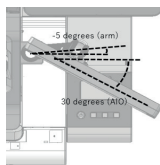

# DIMENSIONS & WEIGHT

imagePROGRAF TZ-30000 MFP Z36

AIO Front  
Direction

AIO Incline  
Direction

Y,Z Dimensions same as above

Dimensions in mm

Max. Dimensions SFP (W×D): 1,548×1,293 mm  
Max. Dimensions MFP (W×D): 1,581×1,293 mm